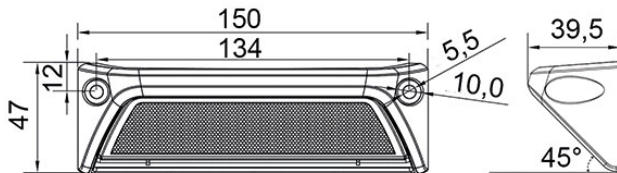

SCENE LIGHT LED

EAN-Code: 4251120641475

10 - 30V, 52 Osram High Power LED's, 19W, 4680 lumen (raw)

Technical data	
Light Design	LED
Operating voltage from [V]	10
Operating voltage to [V]	30
Power Consumption [W]	19
Current consumption (A) 12V	1,54
Current consumption (A) 24V	0,8
Number of LEDs	52
Lumen [lm]	4680
Colour Temperature [K]	6000
Mounting Type	Bolted
Mounting Type	mounting
Bore Distance [mm]	134
Bore Ø [mm]	5,5
Housing material	Aluminium
Housing Colour	Black
Length [mm]	150
Width [mm]	39,5
Height [mm]	47
Cable Length [m]	0,45
Supplementary Article/Info 2	with fastening material
Supplementary Article/Info 2	Electromagnetic Compatibility (EMC)
Fulfil ECE norm	R10
Protection Type (IP Code)	IP69K, IP68
Registration Type	CE approved
Specification	RoHS
Packing Type	Box