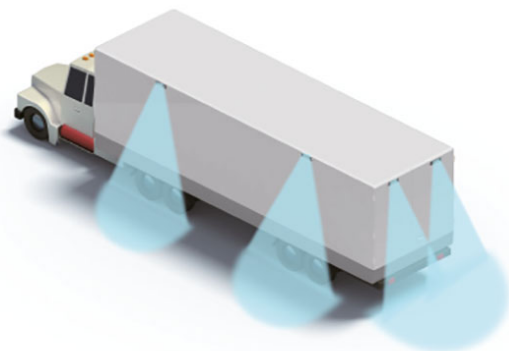

SCENE LIGHT LED

EAN-Code: 4251120641475

10 - 30V, 52 Osram High Power LED's, 19W, 4680 lumen (raw)

Technical data	
Light Design	LED
Operating voltage from [V]	10
Operating voltage to [V]	30
Power Consumption [W]	19
Current consumption (A) 12V	1,54
Current consumption (A) 24V	0,8
Number of LEDs	52
Lumen [lm]	4680
Colour Temperature [K]	6000
Mounting Type	Bolted
Mounting Type	mounting
Bore Distance [mm]	134
Bore Ø [mm]	5,5
Housing material	Aluminium
Housing Colour	Black
Length [mm]	150
Width [mm]	39,5
Height [mm]	47
Cable Length [m]	0,45
Supplementary Article/Info 2	with fastening material
Supplementary Article/Info 2	Electromagnetic Compatibility (EMC)
Fulfil ECE norm	R10
Protection Type (IP Code)	IP69K, IP68
Registration Type	CE approved
Specification	RoHS
Packing Type	Box